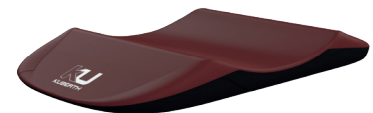

## EASYRISE-S

**ER100**  
(BLACK LOGO SILVER)

**ER101**  
(BLACK LOGO LIGHT BLUE)

**ER102**  
(BLACK LOGO GOLD)

**ER200**  
(BROWN RED LOGO SILVER)

**ER400**  
(ULTRAMARINE BLUE LOGO SILVER)

**ER501**  
(SAHARA LOGO BLACK)

**ER600**  
(SILVER LOGO BLACK)

**ER601**  
(GREY LOGO SILVER)

**ER800**  
(PURPLE LOGO BLACK)